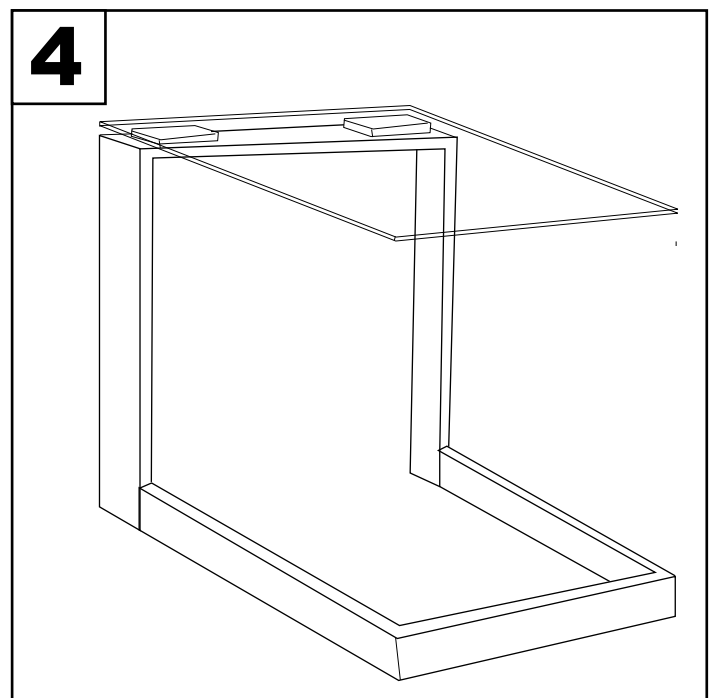

Part # TB-ZENN GLS

26-0615v

**PARTS**

A: Glass top  
 B: Back frame  
 C: Side frame  
 D: x4 (M8 x 15 mm) - Screws  
 E: x4 (M4 x 12 mm) - Screws  
 F: x4 - Washers  
 G: L-shaped corner brace  
 + screwdriver not included

**⚠ WARNING: TABLE**

- Read all instructions carefully and completely before assembly and use. Retain for future reference.
- Keep plastic bags and small parts away from children.
- For residential (non-commercial) use only.
- DO NOT stand on product. Use only for intended table purpose.
- Max weight limit 30 lbs.
- Periodically check for loose hardware; retighten as necessary.
- DO NOT use product if any component becomes damaged.
- DO NOT use power tools to assemble OR overtighten hardware.