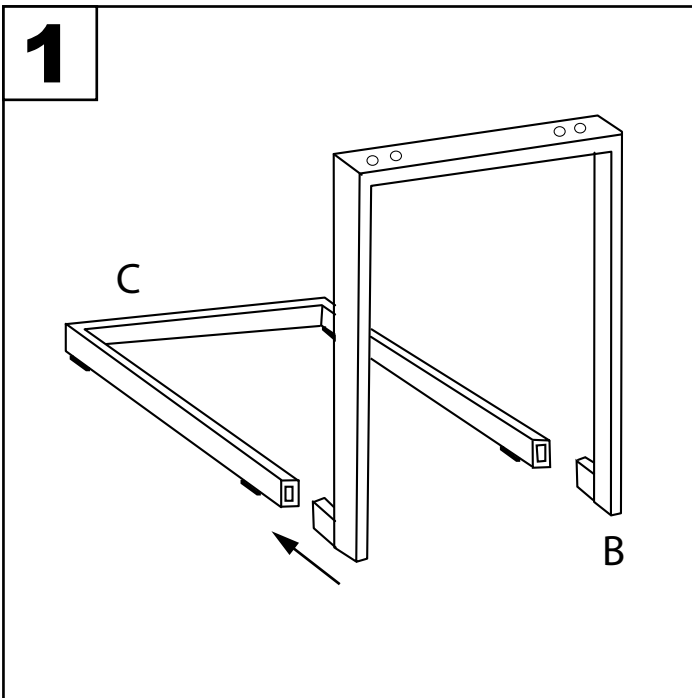

Part # TB-ZENN GLS

26-0615v

**PARTS**

A: Glass top  
 B: Back frame  
 C: Side frame  
 D: x4 (M8 x 15 mm) - Screws  
 E: x4 (M4 x 12 mm) - Screws  
 F: x4 - Washers  
 G: L-shaped corner brace  
 + screwdriver not included

**⚠ WARNING: TABLE**

- Read all instructions carefully and completely before assembly and use. Retain for future reference.
- Keep plastic bags and small parts away from children.
- For residential (non-commercial) use only.
- DO NOT stand on product. Use only for intended table purpose.
- Max weight limit 30 lbs.
- Periodically check for loose hardware; retighten as necessary.
- DO NOT use product if any component becomes damaged.
- DO NOT use power tools to assemble OR overtighten hardware.