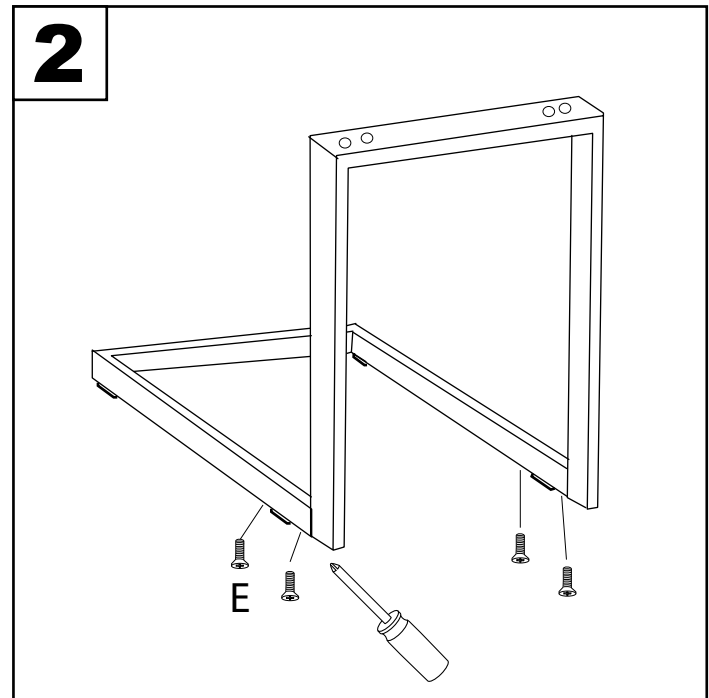

Part # TB-ZENN GLS

26-0615v

**PARTS**

A: Glass top  
 B: Back frame  
 C: Side frame  
 D: x4 (M8 x 15 mm) - Screws  
 E: x4 (M4 x 12 mm) - Screws  
 F: x4 - Washers  
 G: L-shaped corner brace  
 + screwdriver not included

**⚠ WARNING: TABLE**

- Read all instructions carefully and completely before assembly and use. Retain for future reference.
- Keep plastic bags and small parts away from children.
- For residential (non-commercial) use only.
- DO NOT stand on product. Use only for intended table purpose.
- Max weight limit 30 lbs.
- Periodically check for loose hardware; retighten as necessary.
- DO NOT use product if any component becomes damaged.
- DO NOT use power tools to assemble OR overtighten hardware.