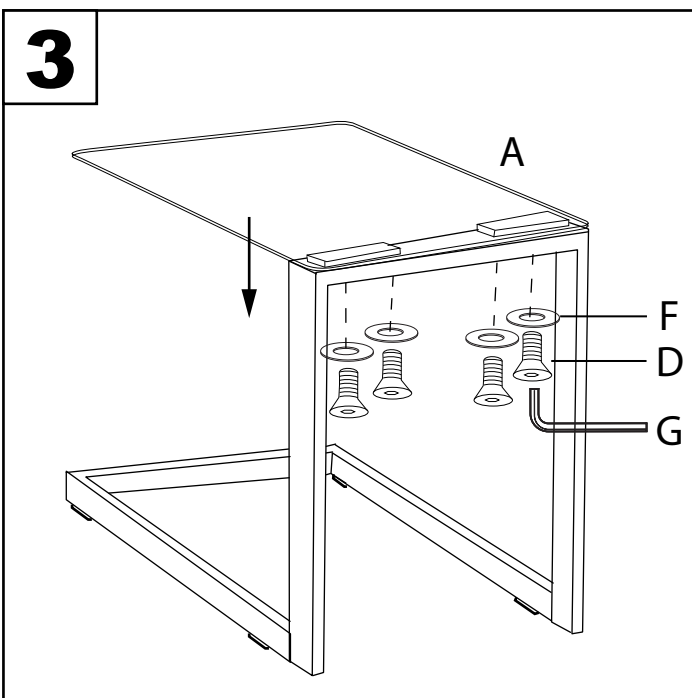

Part # TB-ZENN GLS

26-0615v

**PARTS**

A: Glass top  
 B: Back frame  
 C: Side frame  
 D: x4 (M8 x 15 mm) - Screws  
 E: x4 (M4 x 12 mm) - Screws  
 F: x4 - Washers  
 G: L-shaped corner brace  
 + screwdriver not included

**⚠ WARNING: TABLE**

- Read all instructions carefully and completely before assembly and use. Retain for future reference.
- Keep plastic bags and small parts away from children.
- For residential (non-commercial) use only.
- DO NOT stand on product. Use only for intended table purpose.
- Max weight limit 30 lbs.
- Periodically check for loose hardware; retighten as necessary.
- DO NOT use product if any component becomes damaged.
- DO NOT use power tools to assemble OR overtighten hardware.